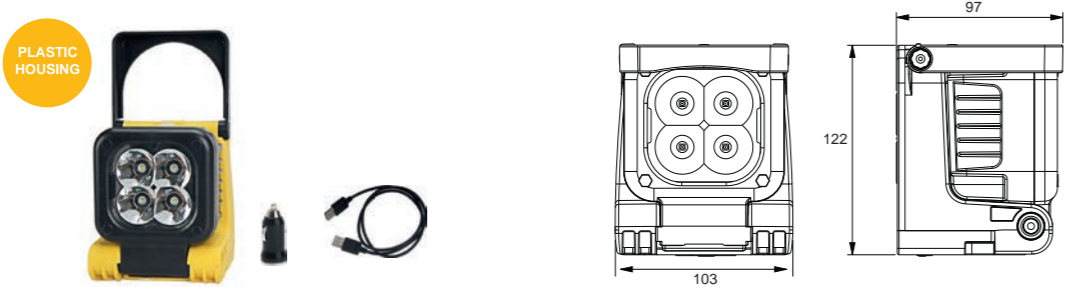

BATTERY LAMP LED 1000 F

BEST. NR	Arbeitscheinwerfer	LUMEN	WATT	ZUSATZFUNKTION
PART NO	Working lamp			SPECIAL FUNCTION
42-1000-221	1/- 	1000	15	3 Stufen: Hoch / Energiesparmodus / SOS Licht 3 modes: High Power / ECO / SOS Flash Wiederaufladbare Batterie rechargeable Battery