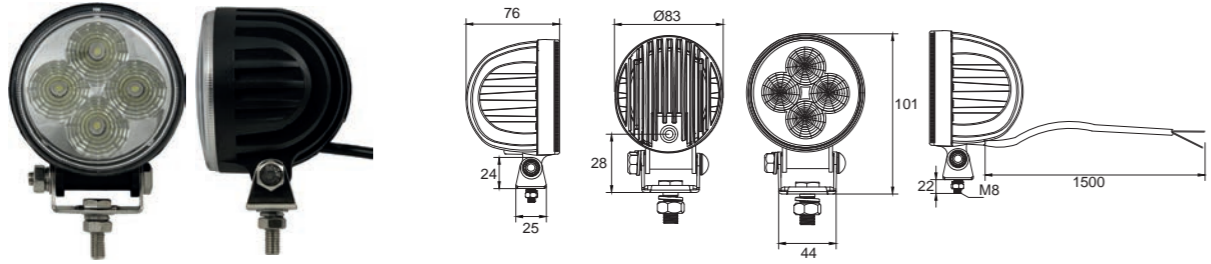

WORKING LAMP LED 900 F

E_{R10} LED IP 67 EMC

BEST. NR	Arbeitscheinwerfer	⚡	C°	LUMEN	WATT	ANSCHLUSS
PART NO	Working lamp					CONNECTOR
42-1008-001	1/20	10 - 30		900	10	offenes Ende open end 1,50 m