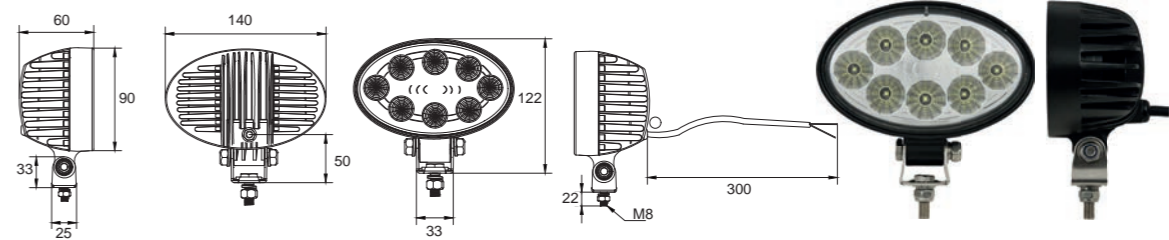

WORKING LAMP LED 1800 F

E_{R10} LED IP 67 EMC

BEST. NR	Arbeitscheinwerfer	V_W	C°	LUMEN	WATT	ANSCHLUSS
PART NO	Working lamp					CONNECTOR
42-1007-001	1/20 FLOOD	10 - 30		1800	16	offenes Ende open end 0,30 m