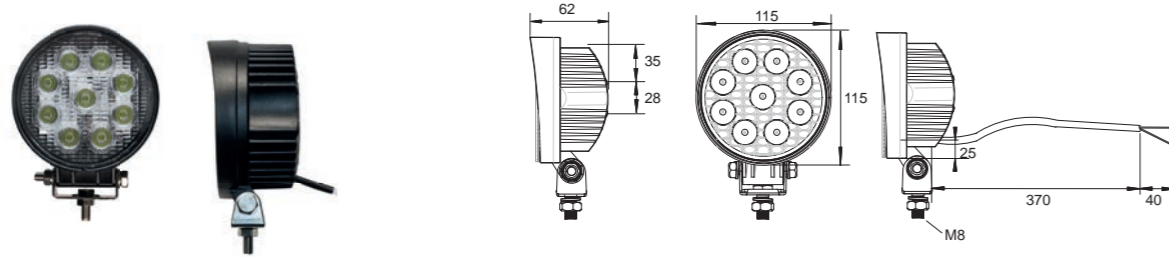

WORKING LAMP LED 2000 S

E_{R10} **LED** **IP 67** **EMC** **3**
Kategorie
Kategorie
FABRILcar

BEST. NR	Arbeitscheinwerfer	V_~	C°	LUMEN	WATT	ANSCHLUSS CONNECTOR	
42-1002-001	Working lamp SPOT	10 - 30	-40 ~ +50	2000	22	offenes Ende	0,37 m