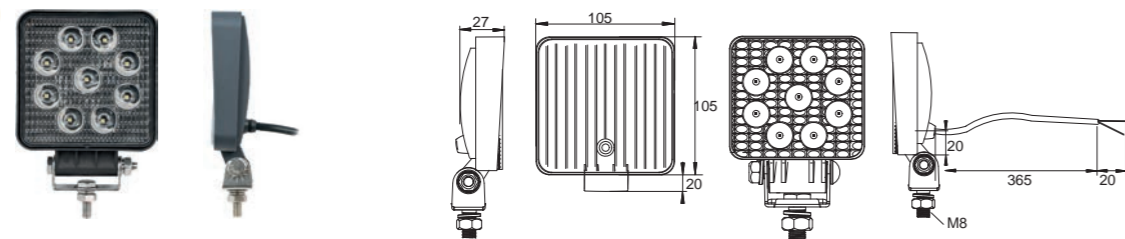

WORKING LAMP LED 1000 F

E_{R10} LED IP 67 EMC

PLASTIC HOUSING

BEST. NR	Arbeitscheinwerfer	V_W	C°	LUMEN	WATT	ANSCHLUSS
PART NO	Working lamp					CONNECTOR
42-1005-001	1/20 FLOOD	10 - 30		1000	9	offenes Ende open end 0,37 m