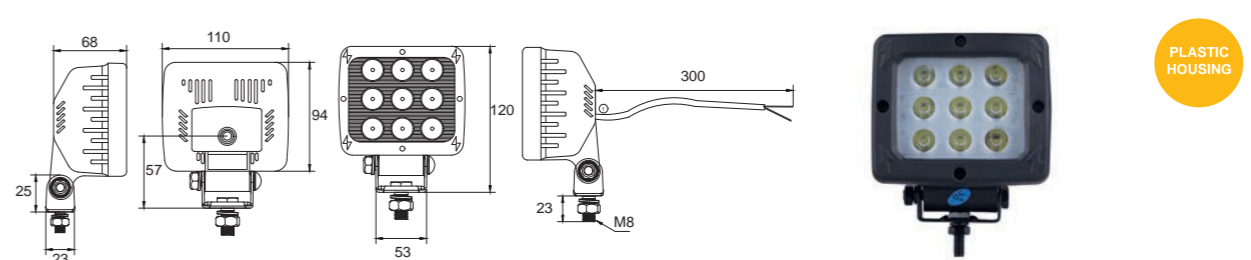

WORKING LAMP LED 2000 F

BEST. NR	Arbeitscheinwerfer	⚡	C°	LUMEN	WATT	ANSCHLUSS
PART NO	Working lamp					CONNECTOR
42-1001-001	1/20 	10 - 30	-40 ~ +50	2000	27	offenes Ende open end 0,30 m

MINI WORKING LAMP LED 2000 F