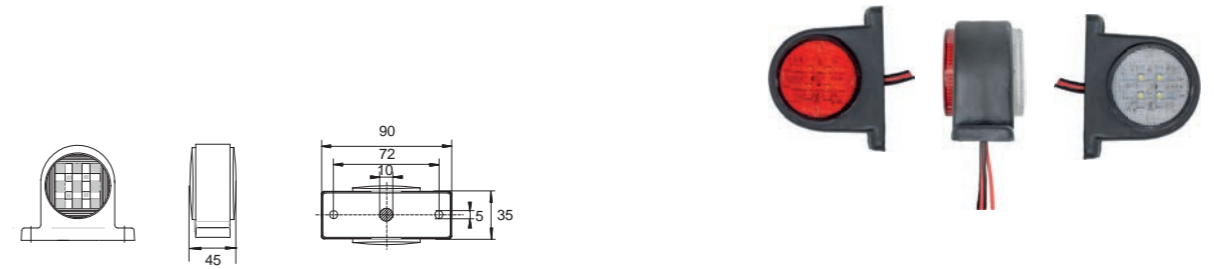

UMRISSLEUCHE
END OUTLINEMARKER

BEST. NR PART NO	ANSCHLUSS CONNECTOR	mm
42-4000-001	offenes Ende open end	10

BEST. NR PART NO	ANSCHLUSS CONNECTOR	mm
42-4000-001	offenes Ende open end	10