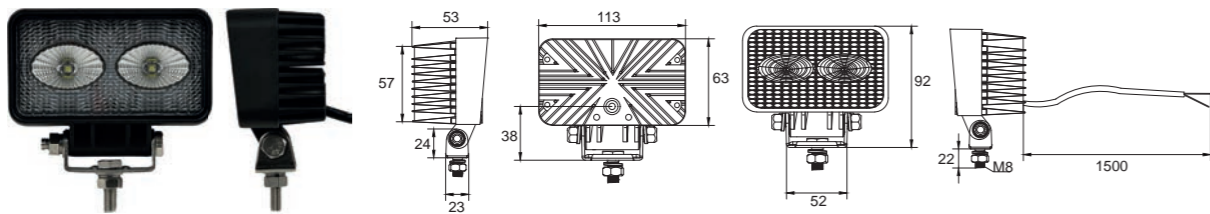

WORKING LAMP LED 2000 F

E_{R10} LED IP 67 EMC

BEST. NR	Arbeitscheinwerfer	⚡	C°	LUMEN	WATT	ANSCHLUSS
PART NO	Working lamp					CONNECTOR
42-1008-301	1/20	10 - 30		2000	18	offenes Ende open end 1,5 m