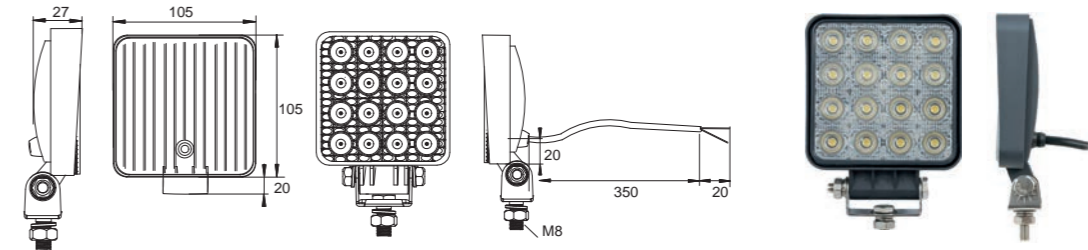

WORKING LAMP LED 1800 F

E_{R10} LED IP 67 EMC

PLASTIC HOUSING

BEST. NR	Arbeitscheinwerfer	V_W	C°	LUMEN	WATT	ANSCHLUSS
PART NO	Working lamp					CONNECTOR
42-1006-001	1/20 FLOOD	10 - 30		1800	12	offenes Ende open end 0,35 m