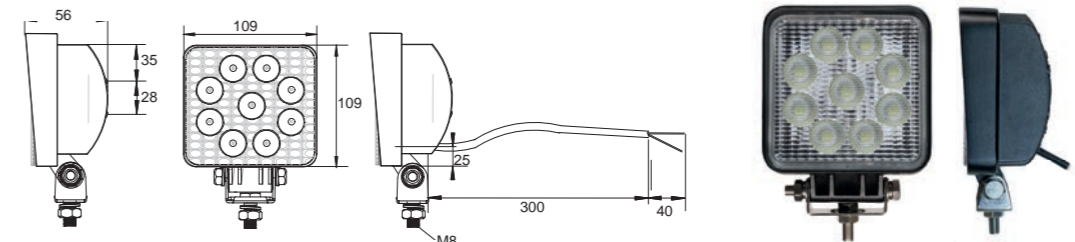

WORKING LAMP LED 2000 F

BEST. NR	Arbeitscheinwerfer	⚡	C°	LUMEN	WATT	ANSCHLUSS
PART NO	Working lamp					CONNECTOR
42-1001-001	1/20 	10 - 30	-40 ~ +50	2000	27	offenes Ende open end 0,30 m